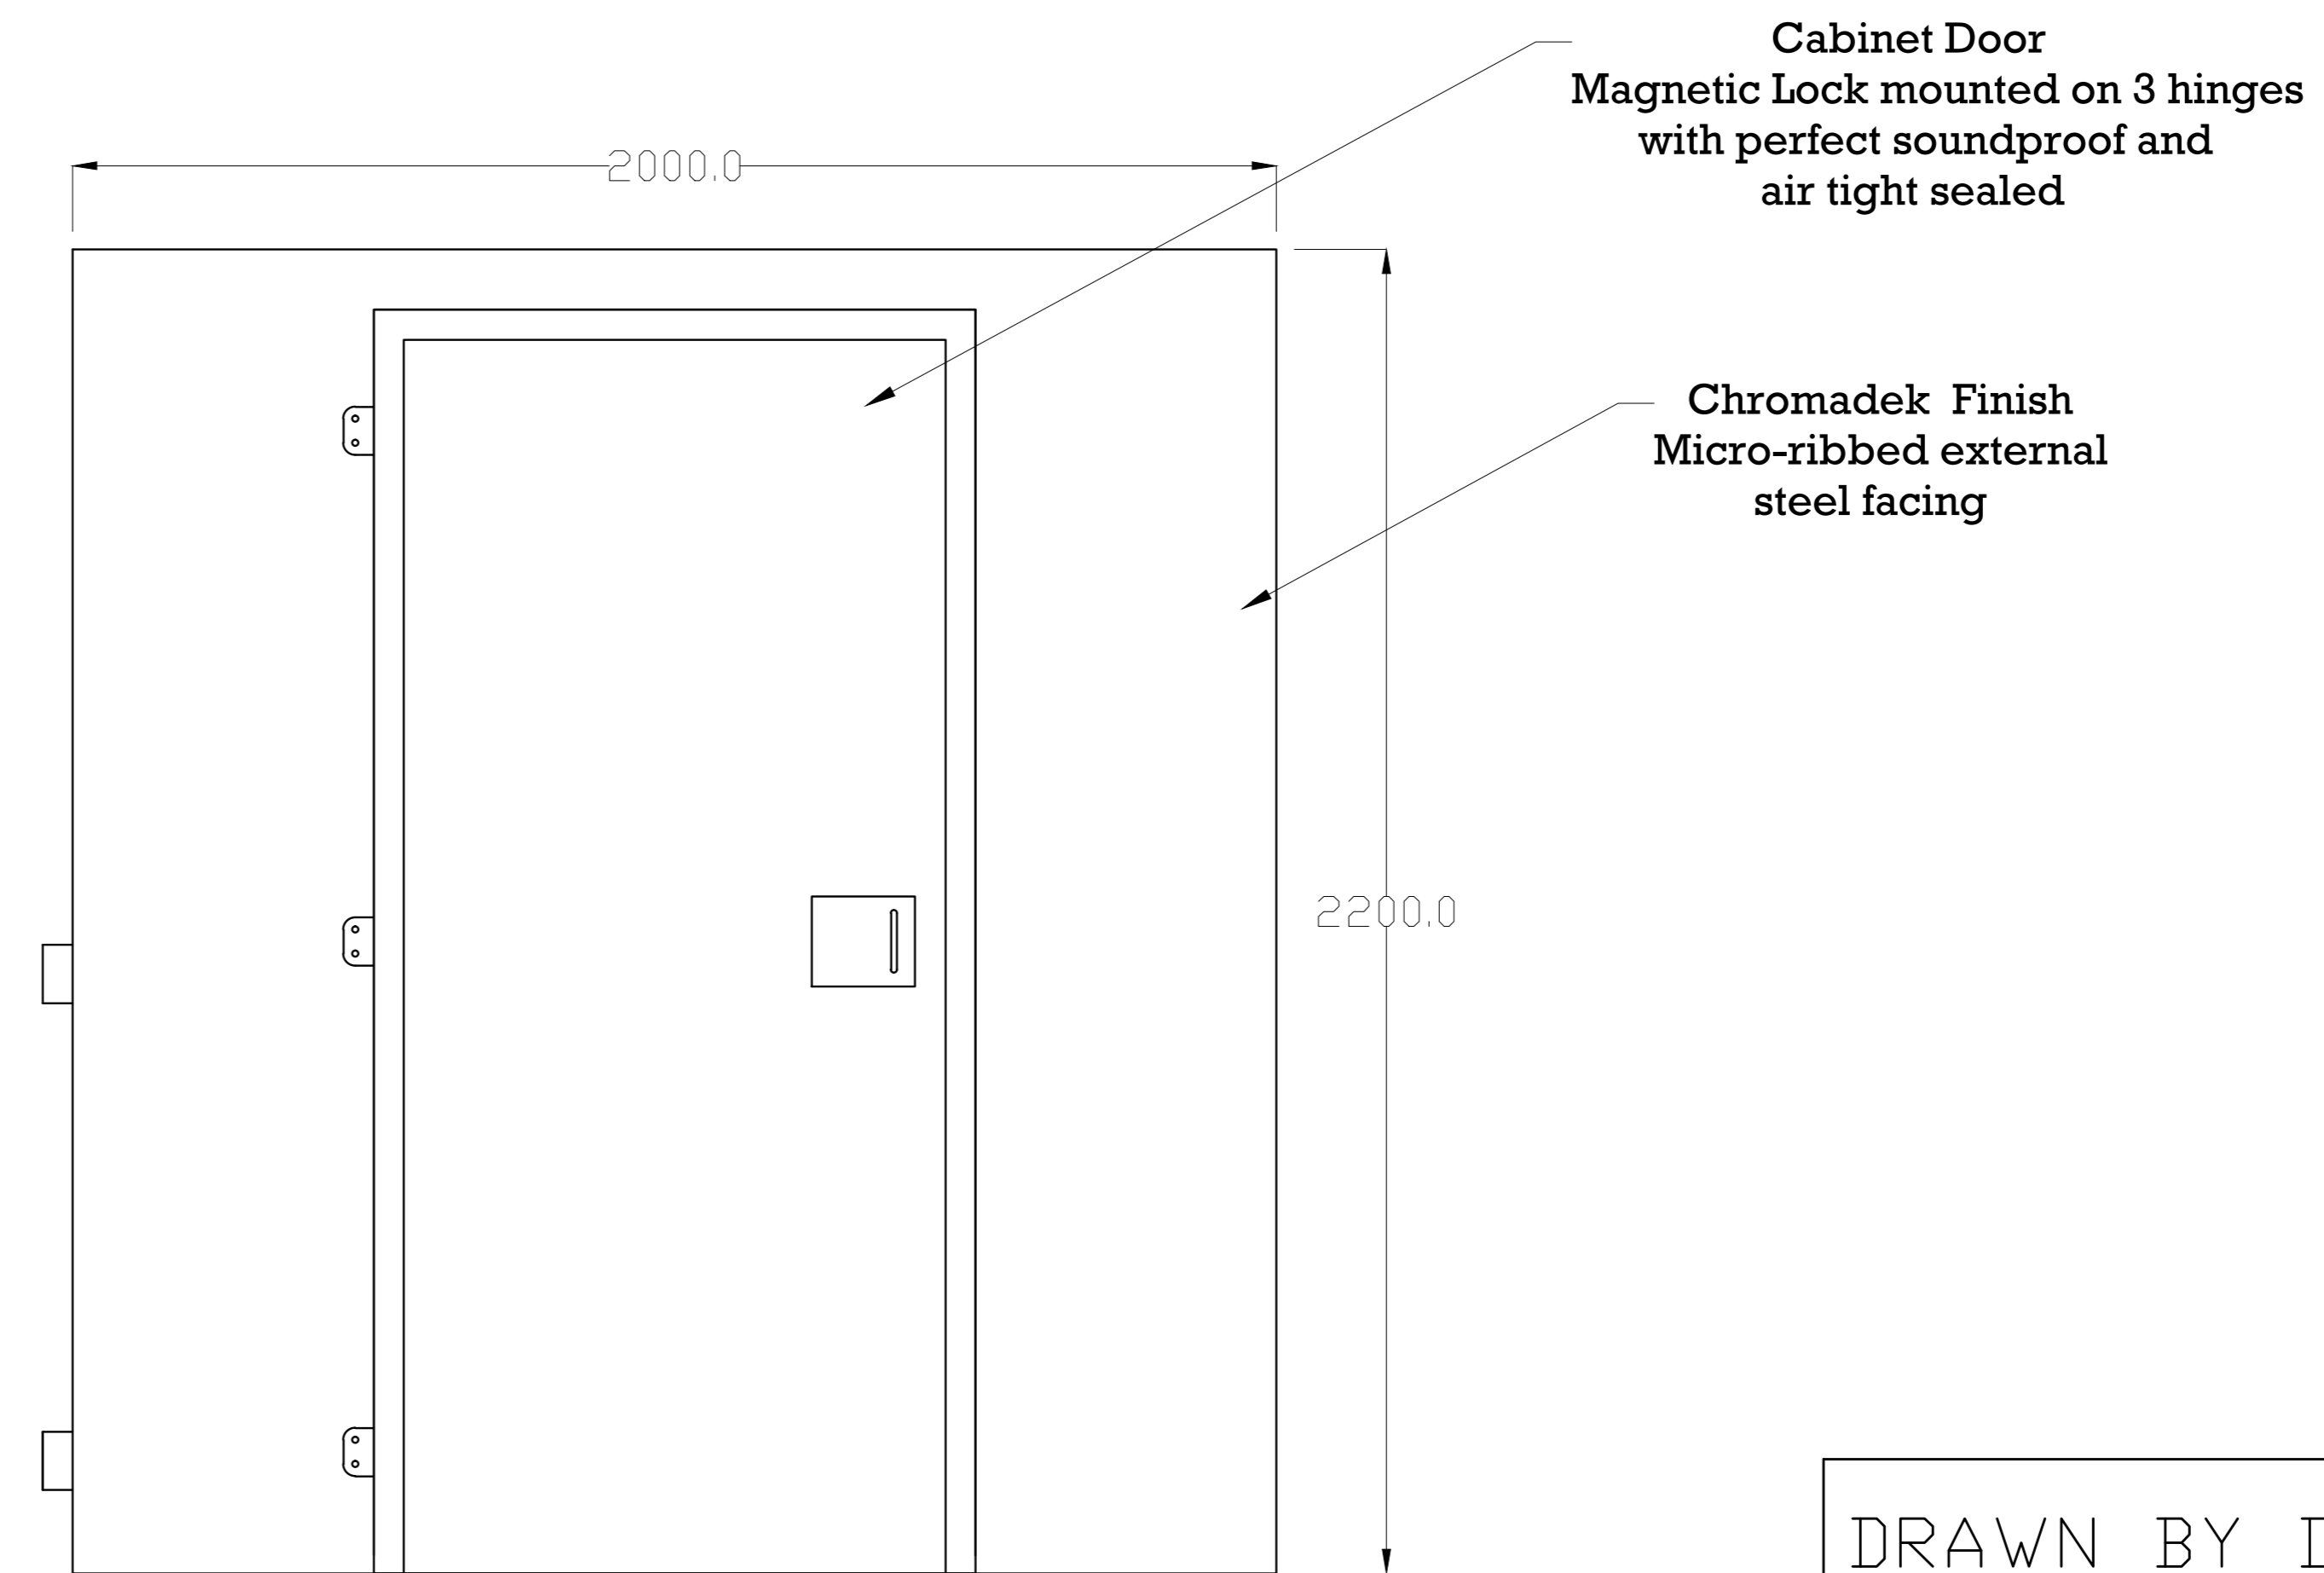

TOP VIEW

SIDE VIEW

FRONT VIEW

DRAWN BY DIRK VAN ZYL	
NO: 072 800 5227	DATE: 2014/05/22
SCALE 1:1	
Hiper Wall Sound panel	