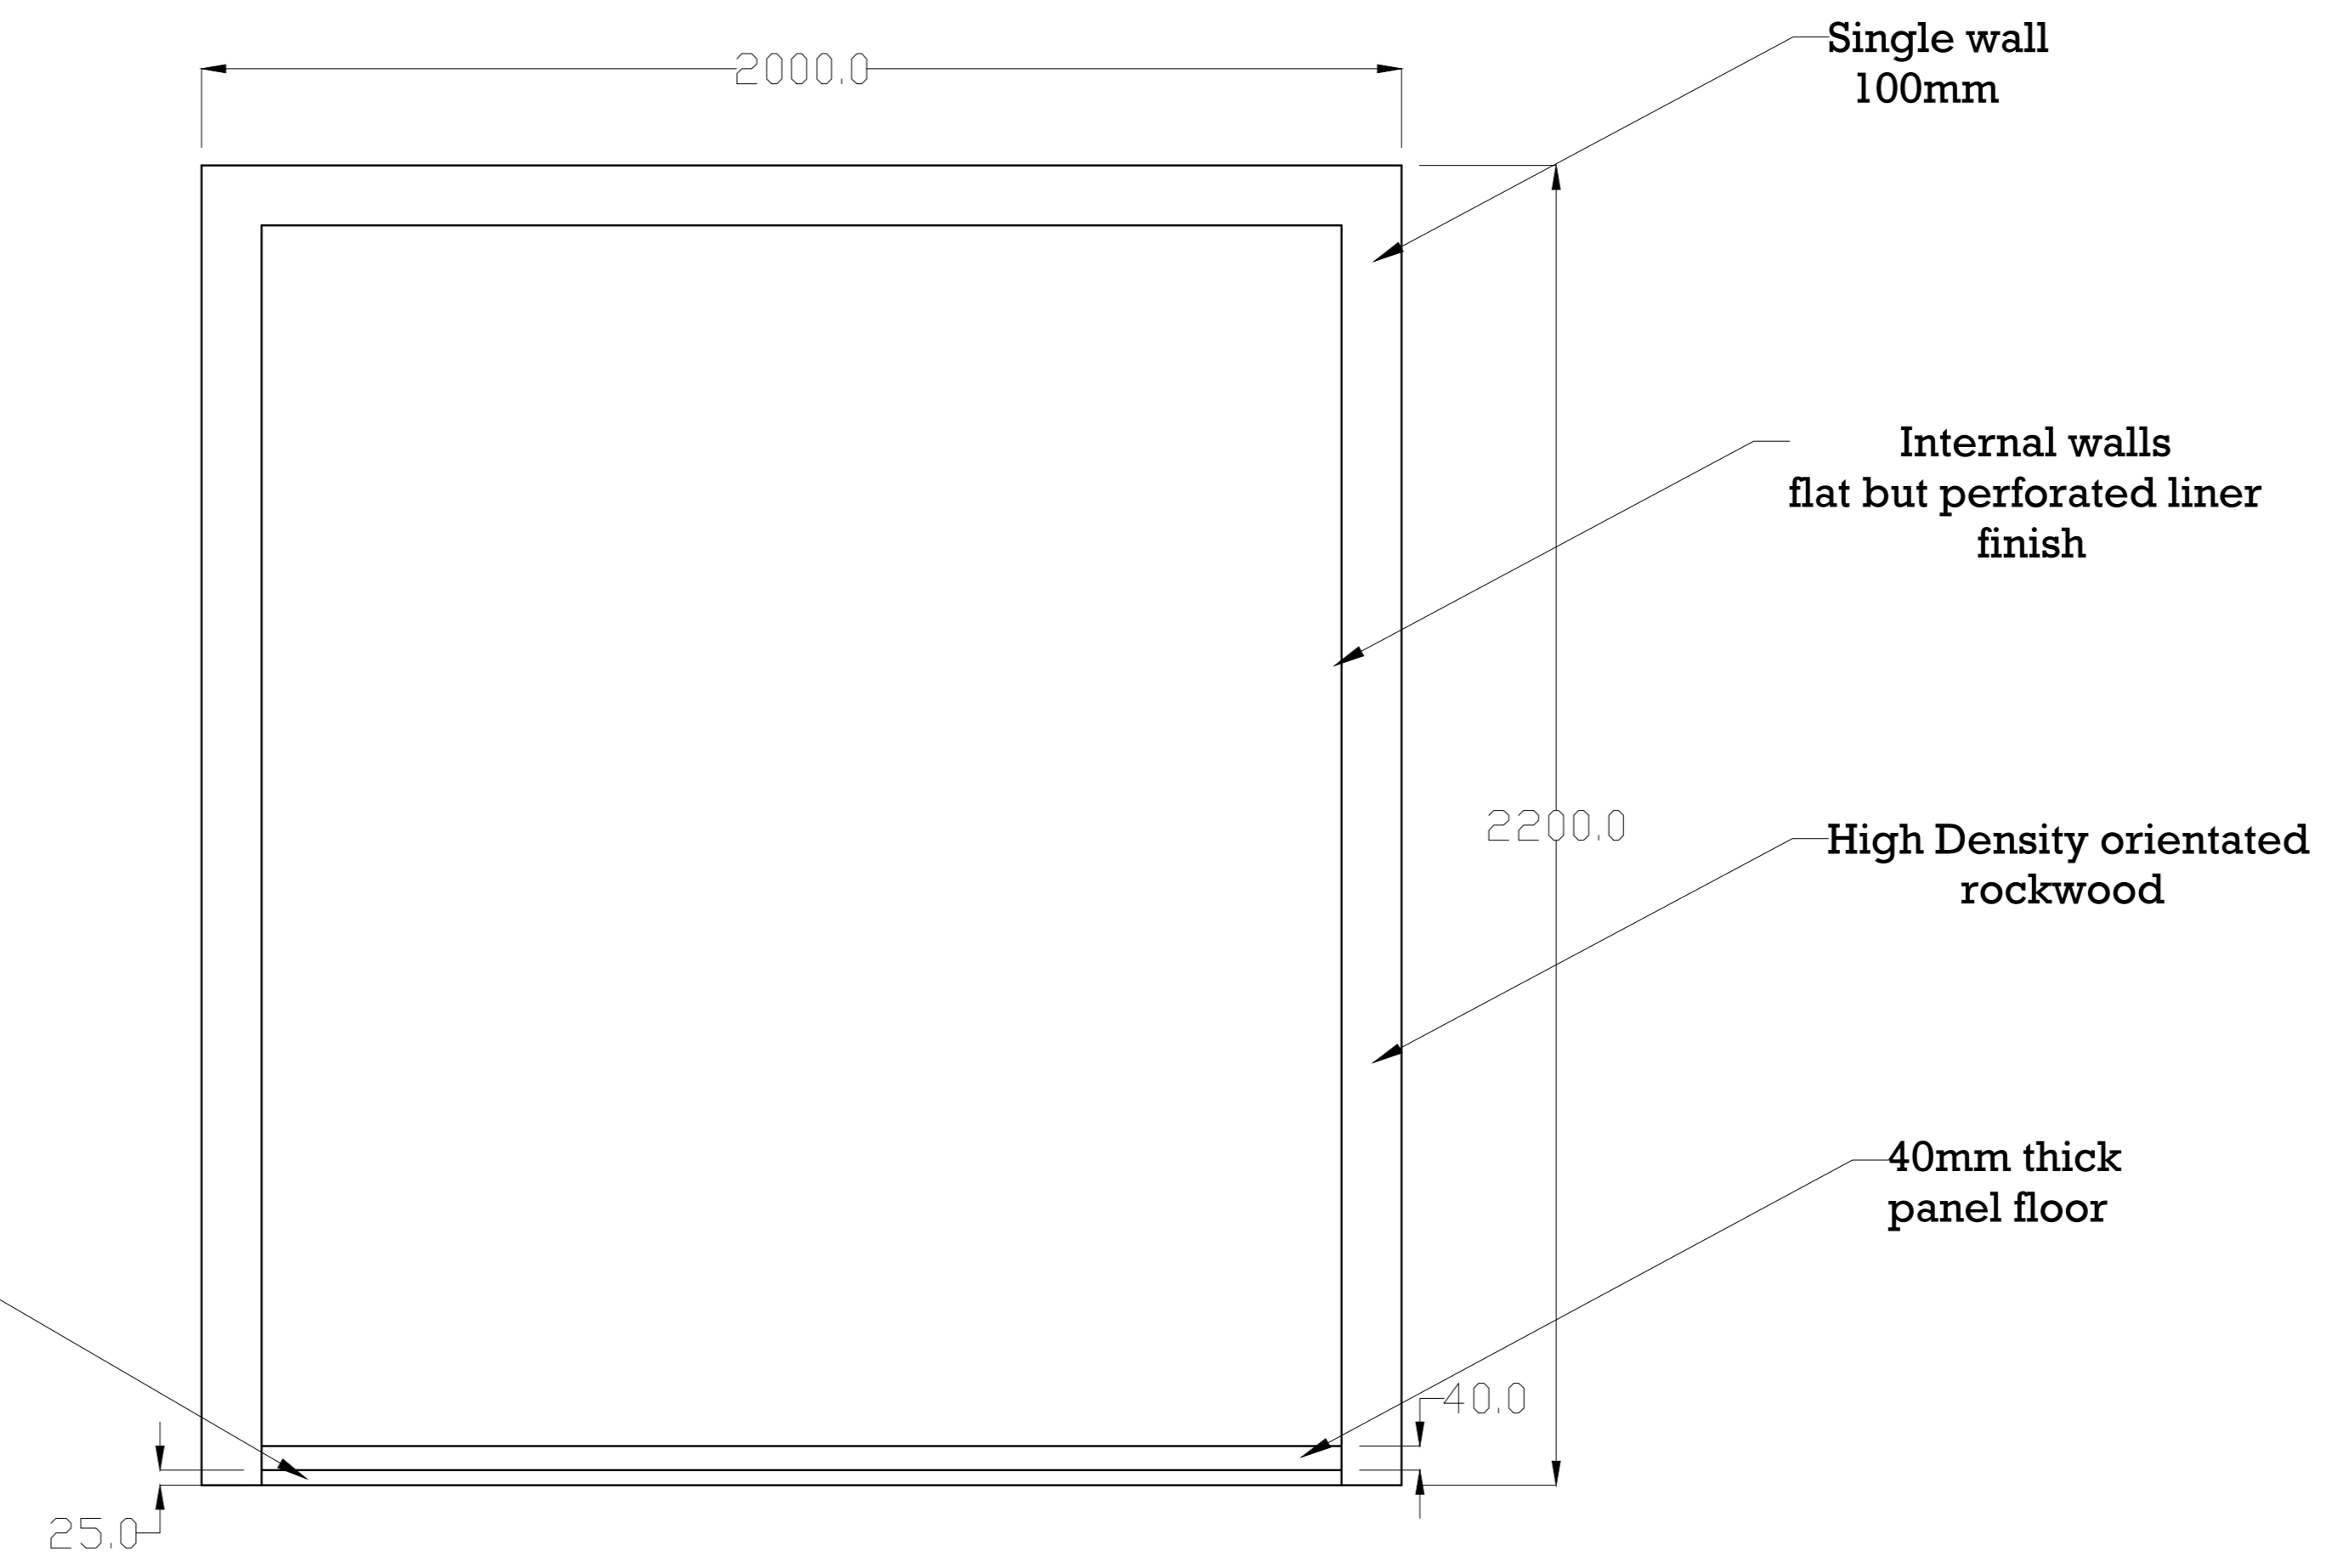

TOP VIEW

SIDE VIEW

FRONT VIEW

DRAWN BY DIRK VAN ZYL	
NO: 072 800 5227	DATE: 2014/05/22
SCALE 1:1	
Hiper Wall Sound panel	