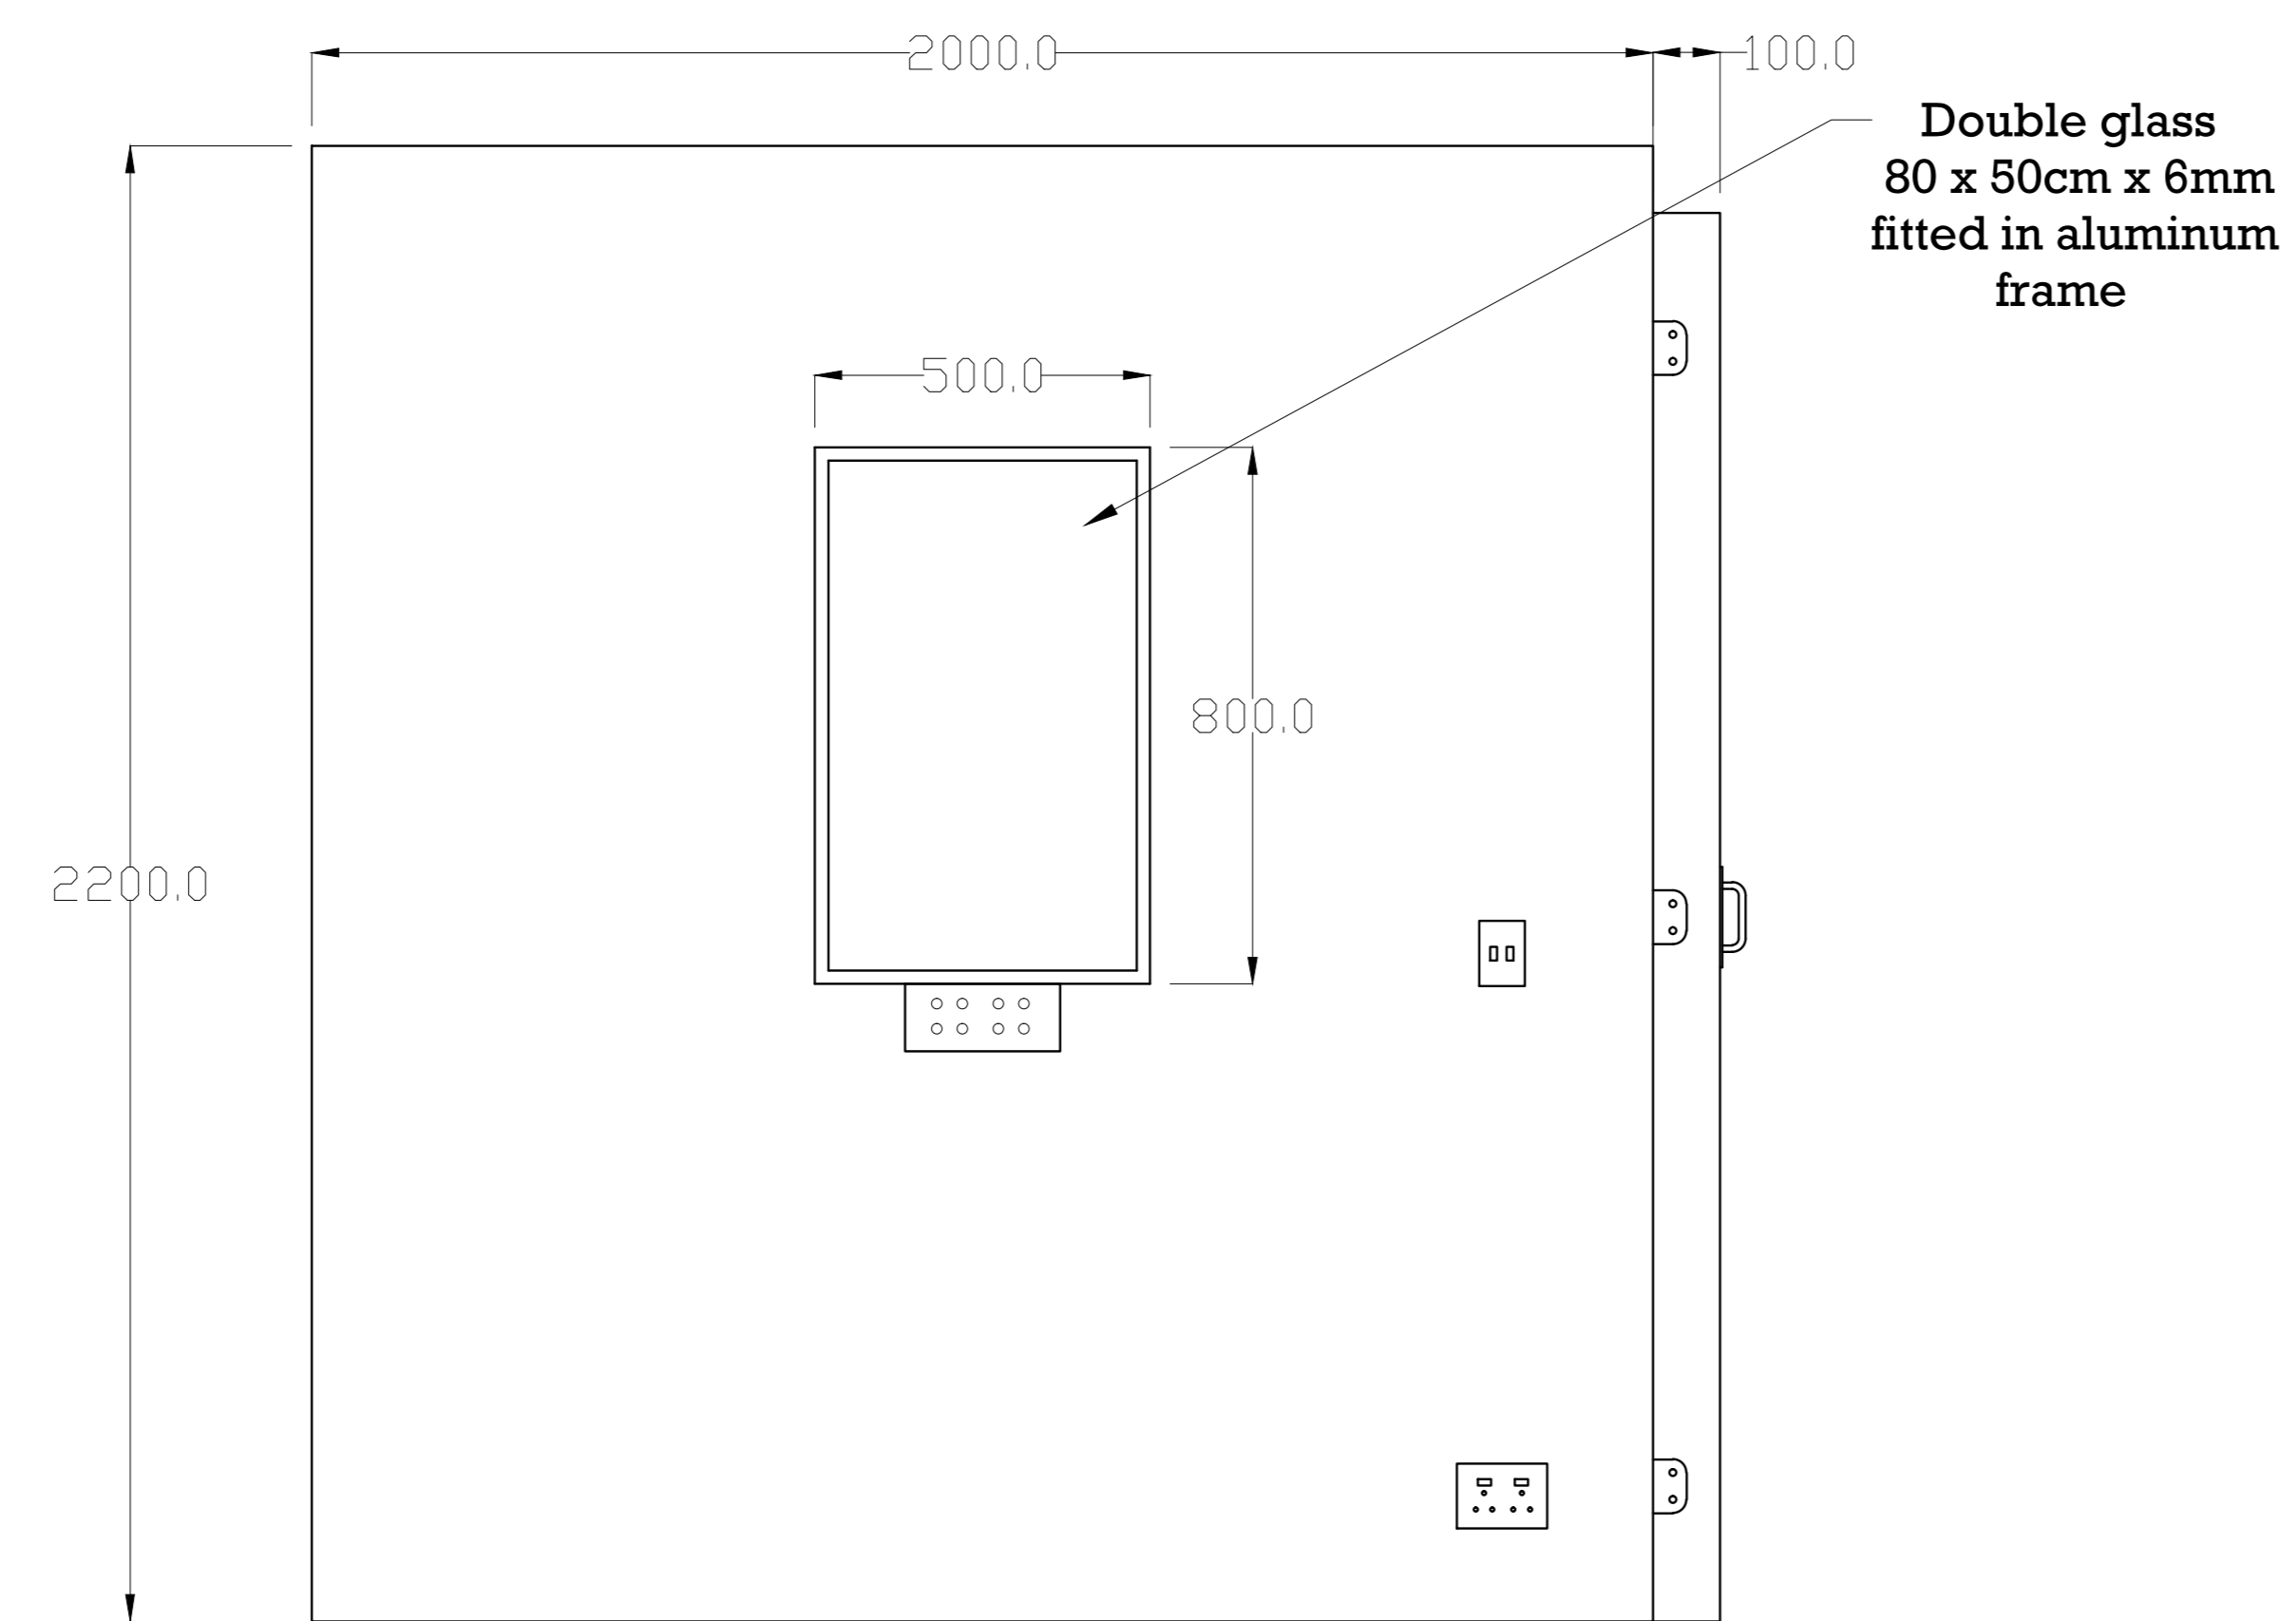

TOP VIEW

SIDE VIEW

FRONT VIEW

DRAWN BY DIRK VAN ZYL	
NO: 072 800 5227	DATE: 2014/05/22
SCALE 1:1	
Hiper Wall Sound panel	